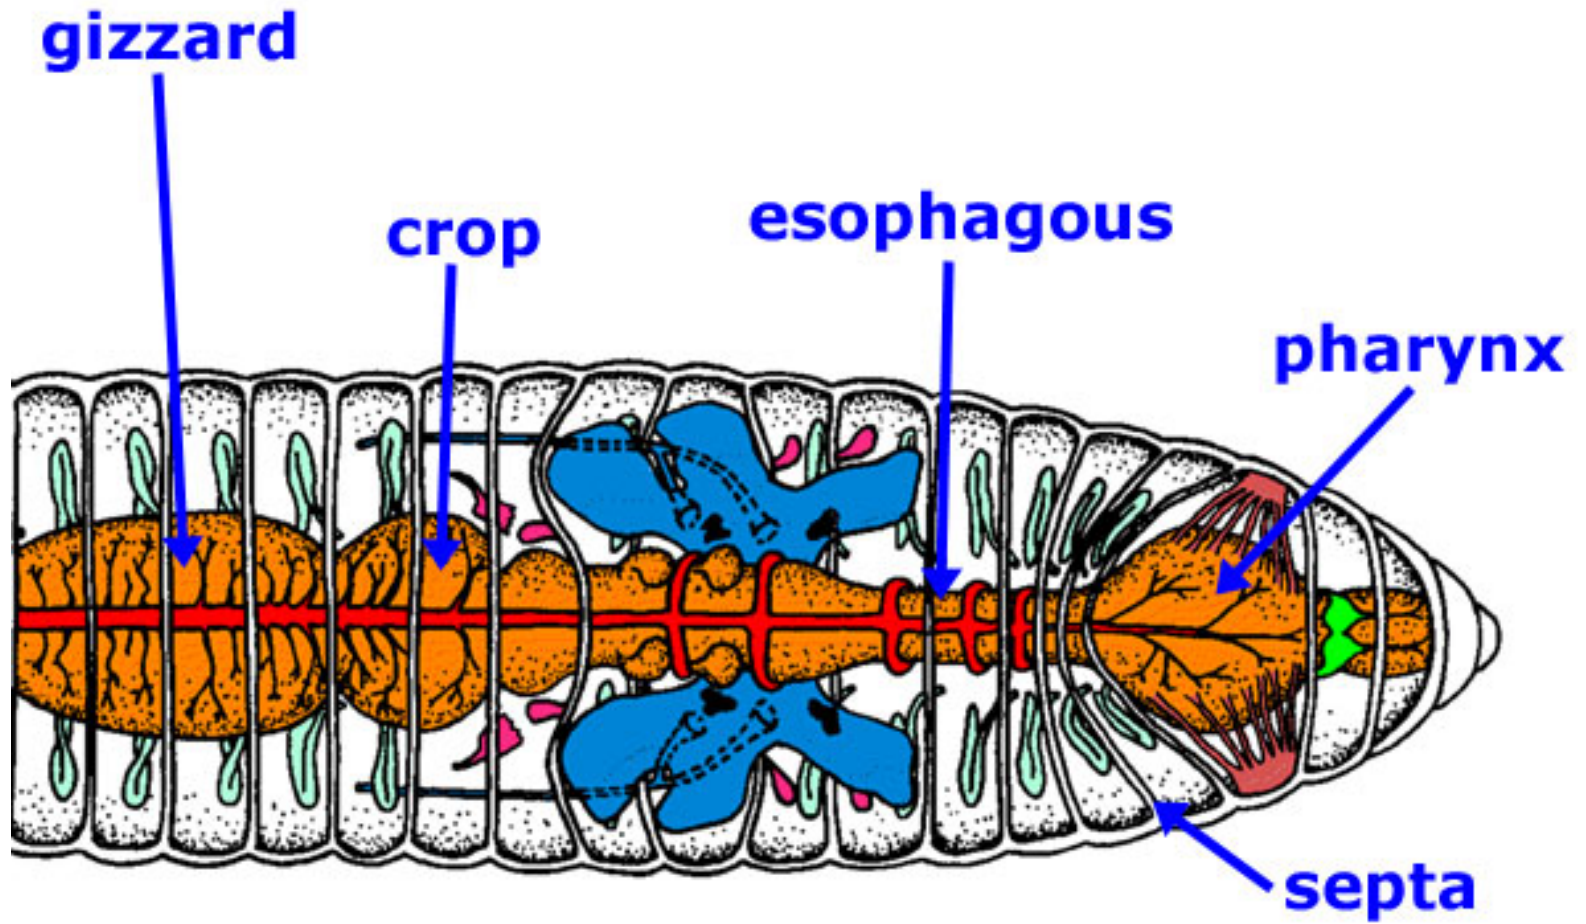

Cambrian Radiation

0
 -65
 -251
 PALAEOZOIC
 -542 Ma
 NEOPROTEROZOIC

Phylum Annelida

Segmented Worms

- Wormlike body with segments
- Setae
- Coelomate

Nereis

Lumbricus

Leech

Dorsal View