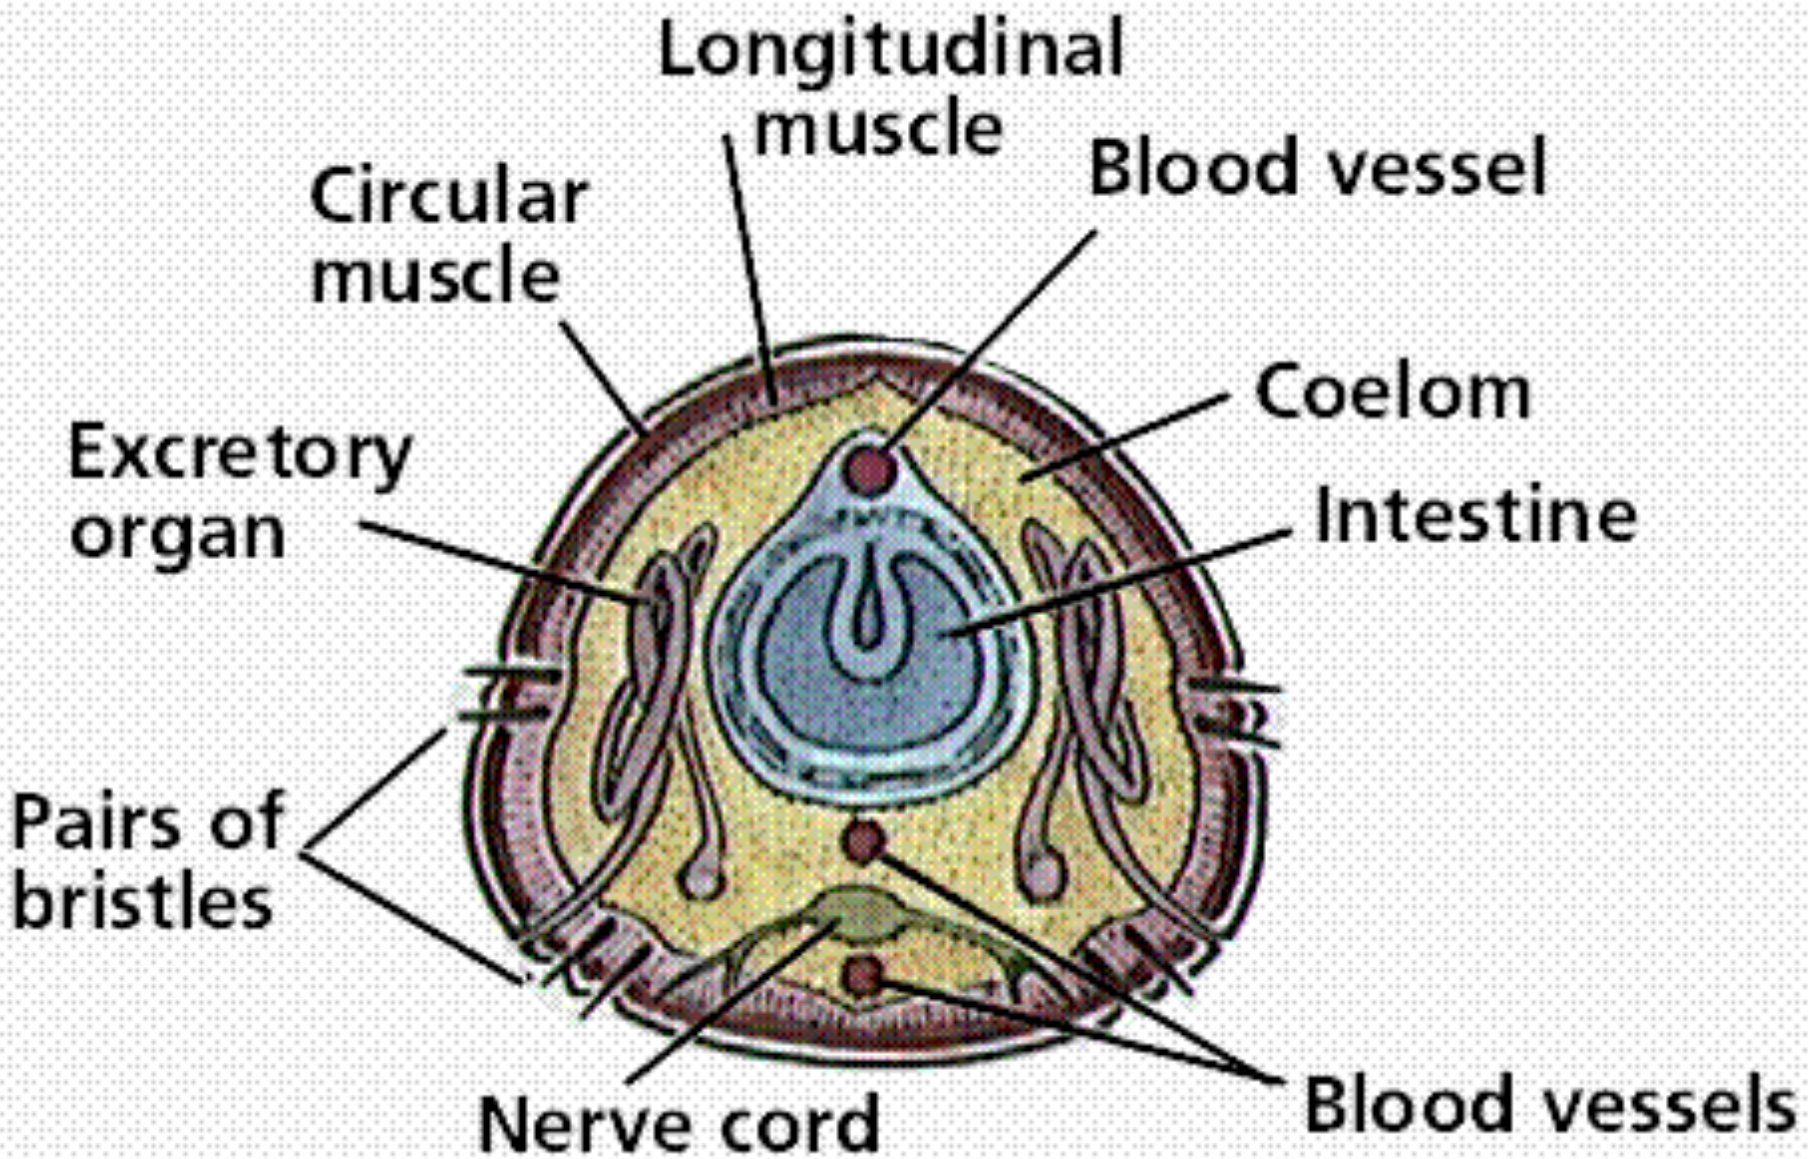

Cambrian Radiation

0
 -65
 -251
 PALAEOZOIC
 -542 Ma
 NEOPROTEROZOIC

Phylum Annelida

Segmented Worms

- Wormlike body with segments
- Setae
- Coelomate

Nereis

Lumbricus

Leech

Dorsal View