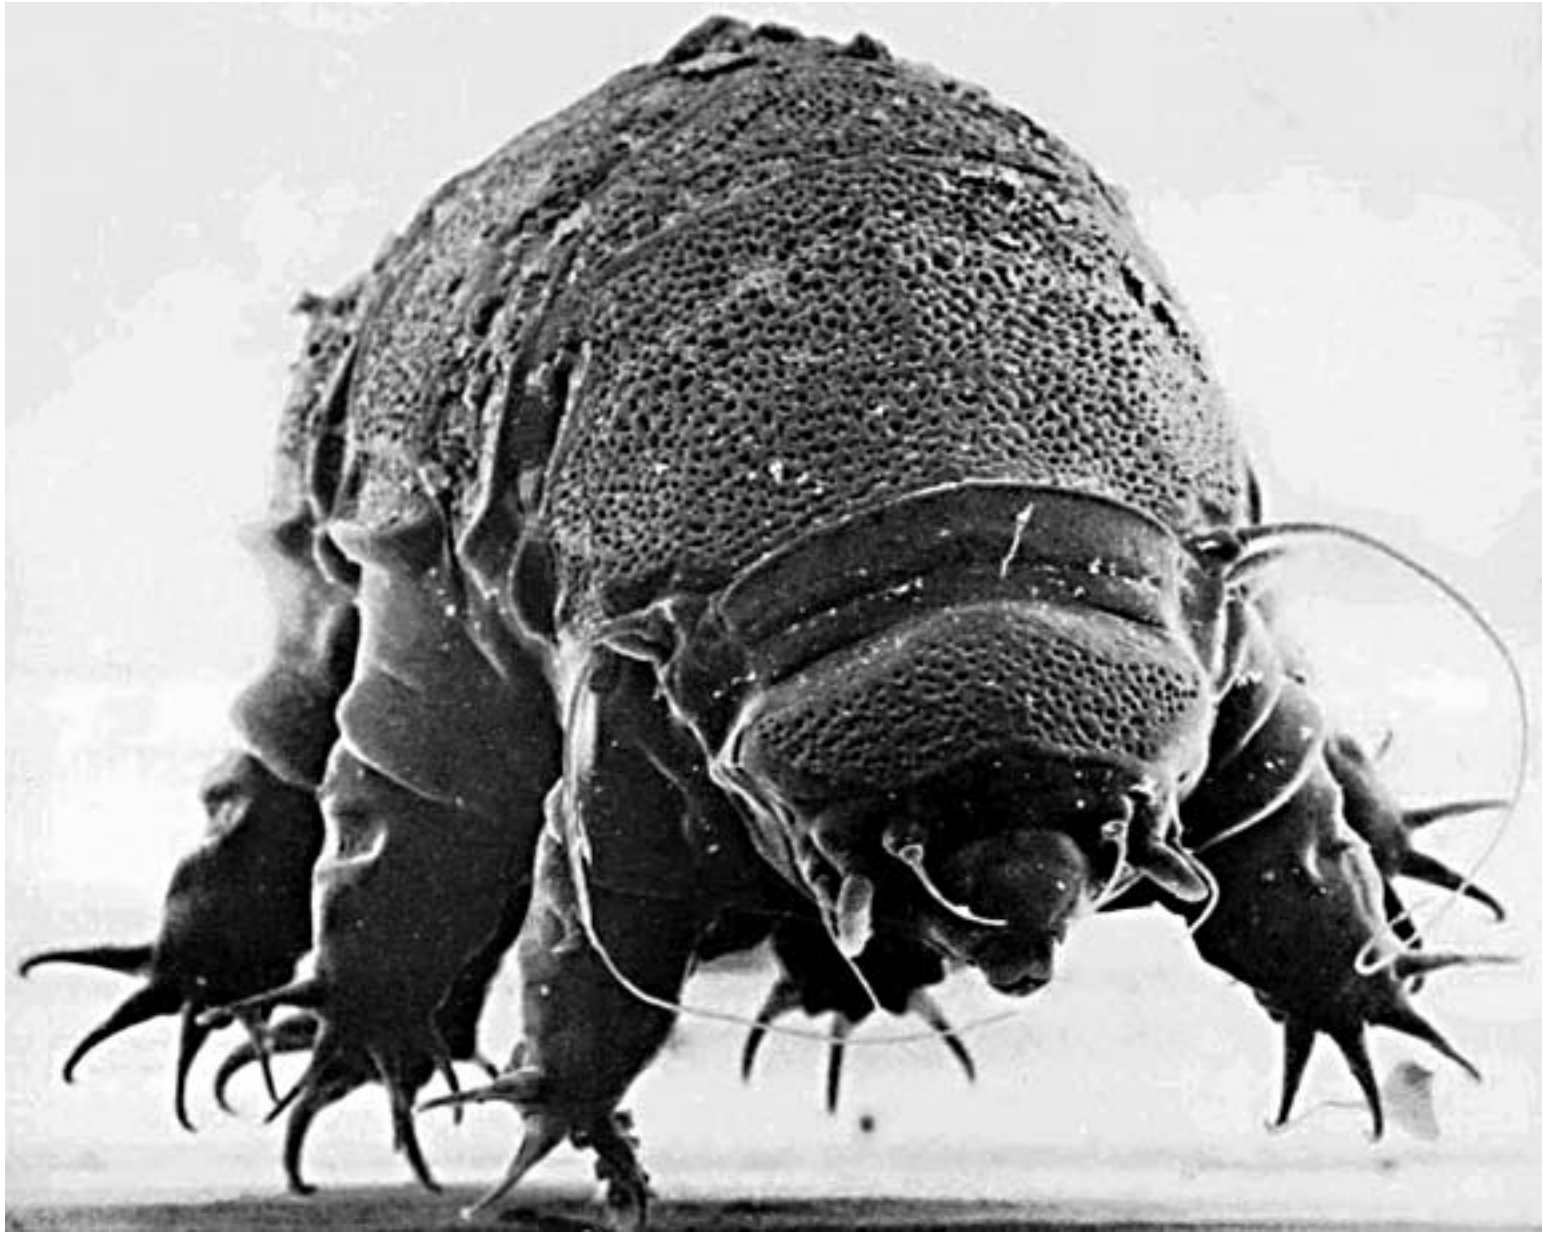

Tardigrade!

PORIFERANS
 CTENOPHORES
 CNIDARIANS
 MOLLUSKS
 PSEUDOCOELOMATES
 MOLLUSKS
 ARTHROPODS
 ONYCHOPHORANS
 ANNELIDS
 TARDIGRADES
 BRACHIOPODS
 PLATYHELMINTHS
 HEMICHORDATES
 CHORDATES
 ECHINODERMS
 POGONOPHORANS
 CHAETOGNATHS

Cambrian Radiation

0
 -65
 -251
 PALAEOZOIC
 -542 Ma
 NEOPROTEROZOIC

Phylum Annelida

Segmented Worms

- Wormlike body with segments
- Setae
- Coelomate

Nereis

Lumbricus

Leech

Dorsal View