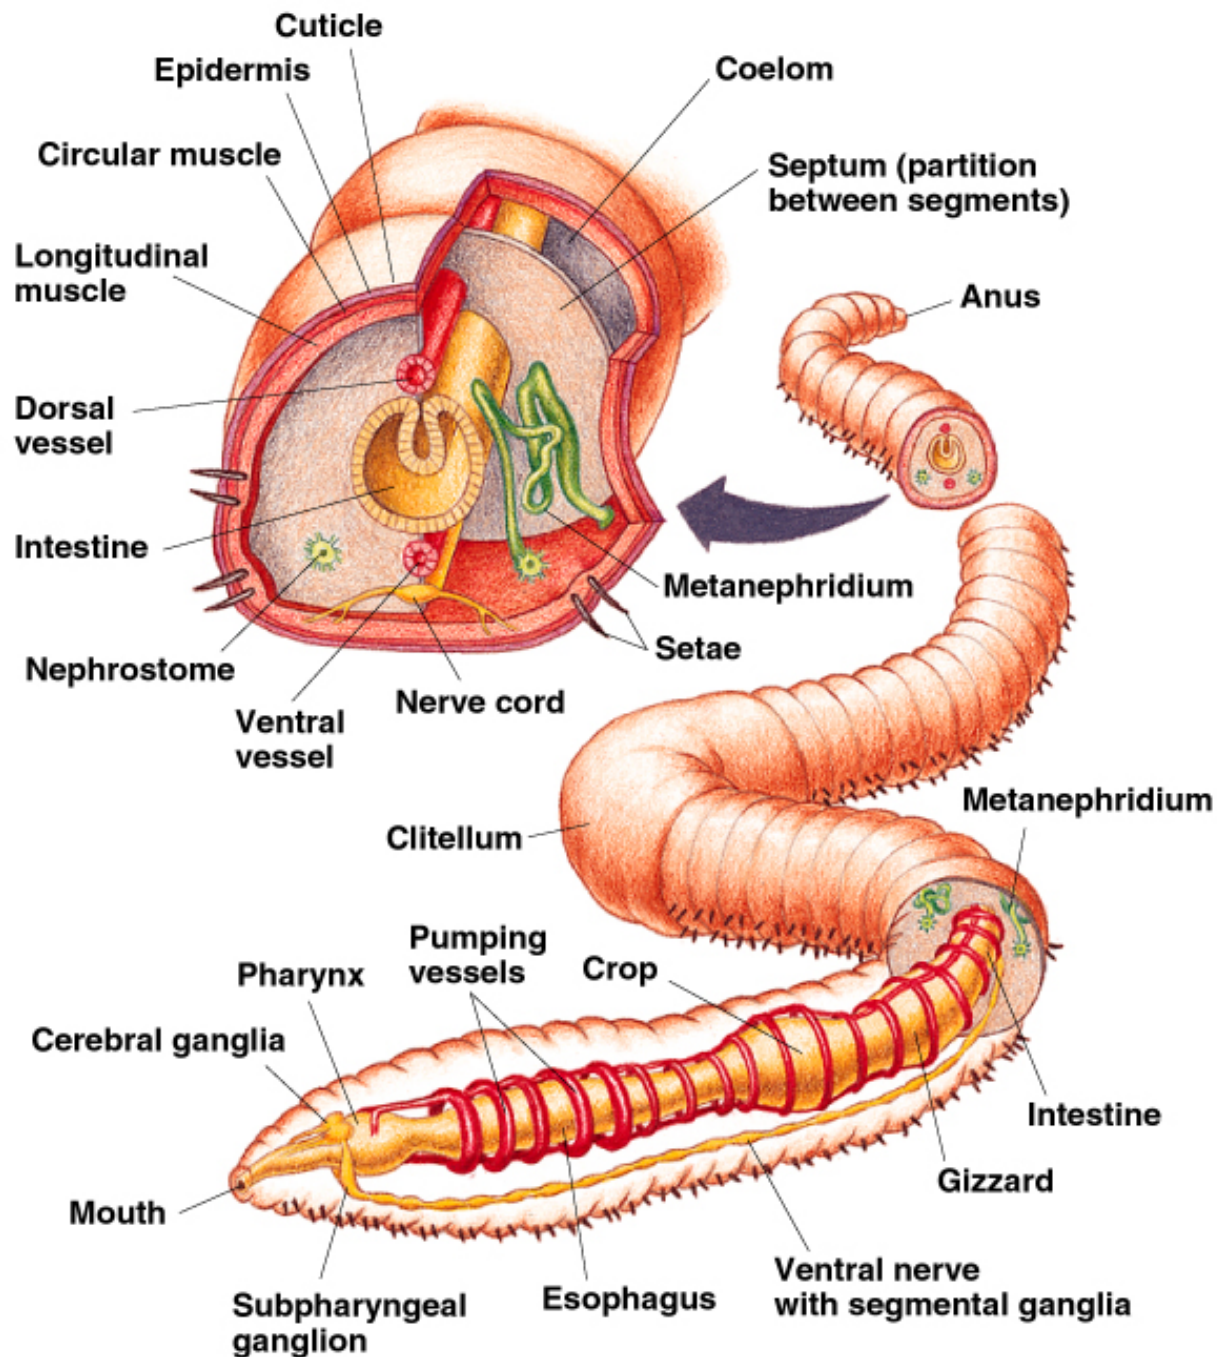

Cambrian Radiation

0
 -65
 -251
 PALAEOZOIC
 -542 Ma
 NEOPROTEROZOIC

Phylum Annelida

Segmented Worms

- Wormlike body with segments
- Setae
- Coelomate

Nereis

Lumbricus

Leech

Dorsal View