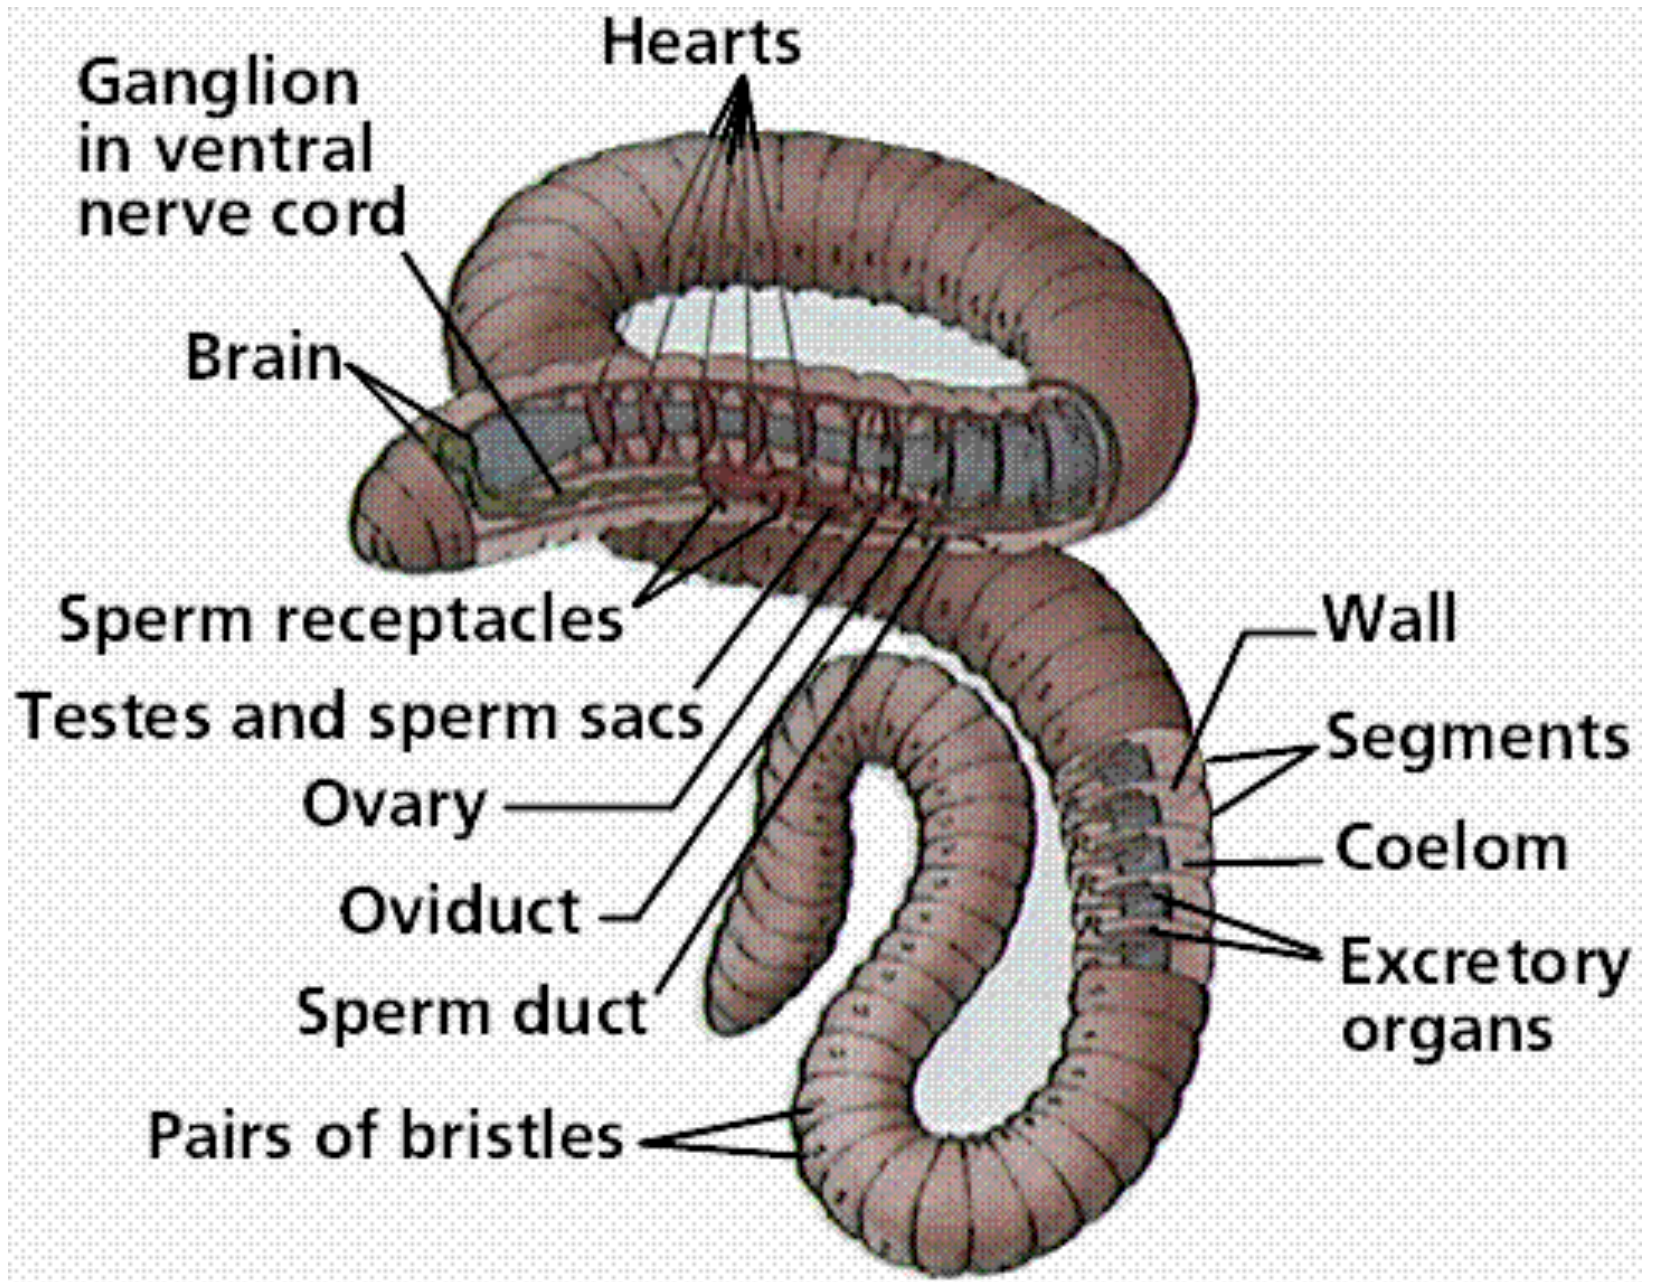

Cambrian Radiation

0
 -65
 -251
 PALAEOZOIC
 -542 Ma
 NEOPROTEROZOIC

Phylum Annelida

Segmented Worms

- Wormlike body with segments
- Setae
- Coelomate

Nereis

Lumbricus

Leech

Dorsal View